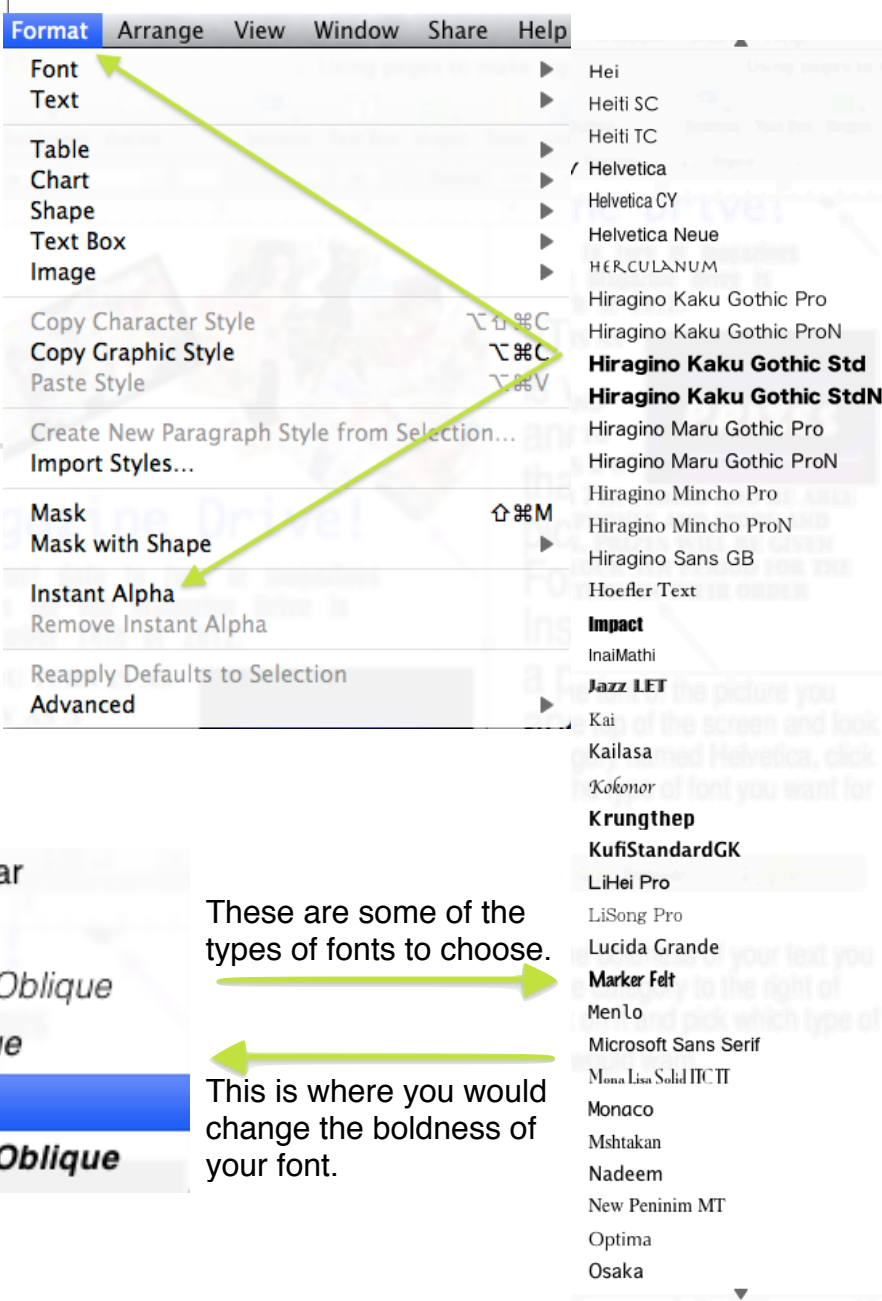

~To change the font of the picture you would go to the top of the screen and look for a little category named Helvetica, click on it and find the type of font you want for your text.

These are some of the types of fonts to choose.